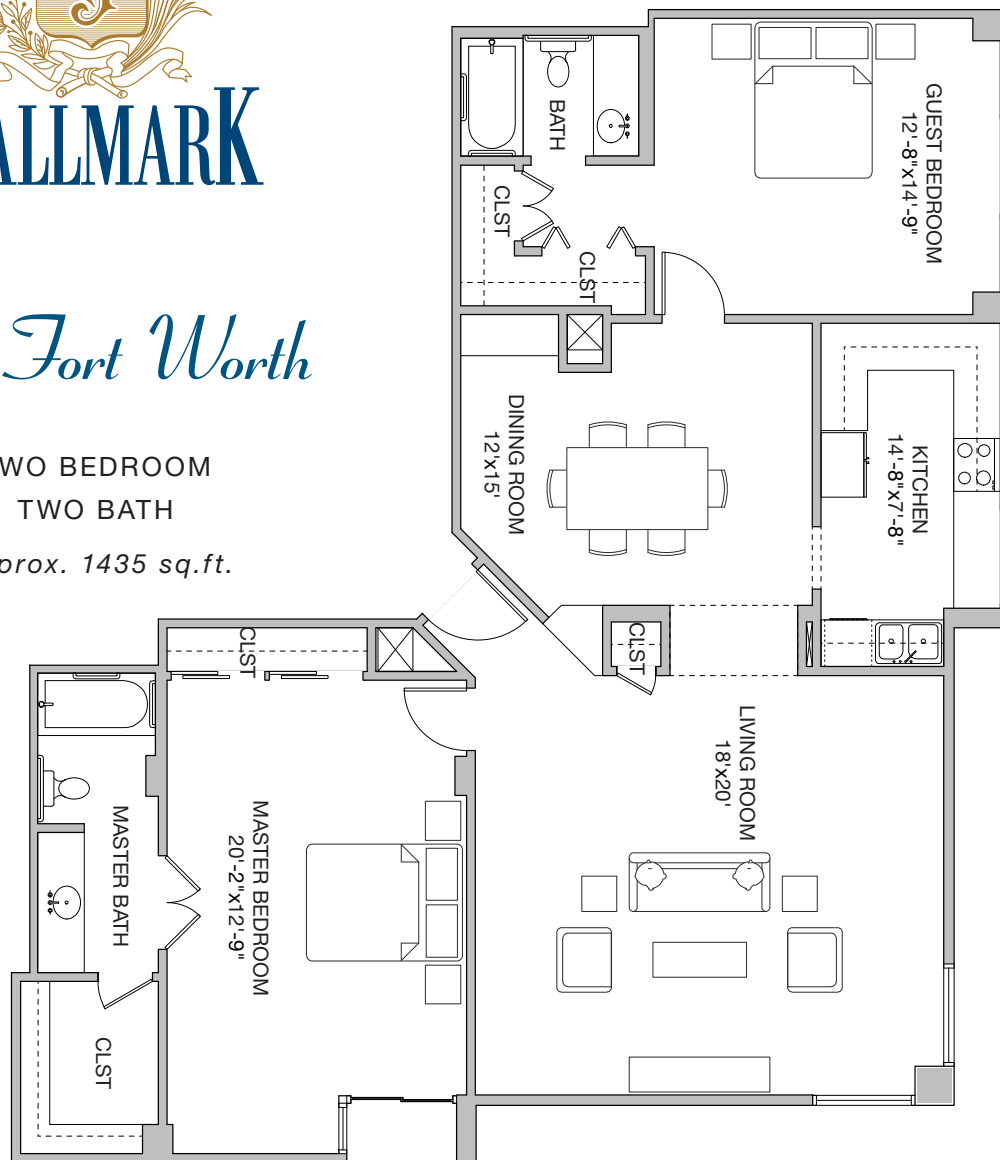

The Fort Worth

TWO BEDROOM
TWO BATH
Approx. 1435 sq.ft.

- Wood Plantation Shutters
- Wood Floors in the Living, Dining and Hallways
- Carpet in the Bedrooms
- Ceramic Tile in Kitchens and Bathrooms
- Stainless Steel Appliances
- Granite or Silestone® Countertops in Kitchens and Bathrooms
- Undermount Sinks
- Six-Paneled Doors
- Built-in Bookshelves
- Walk-in Closets
- High Ceilings
- Crown Molding