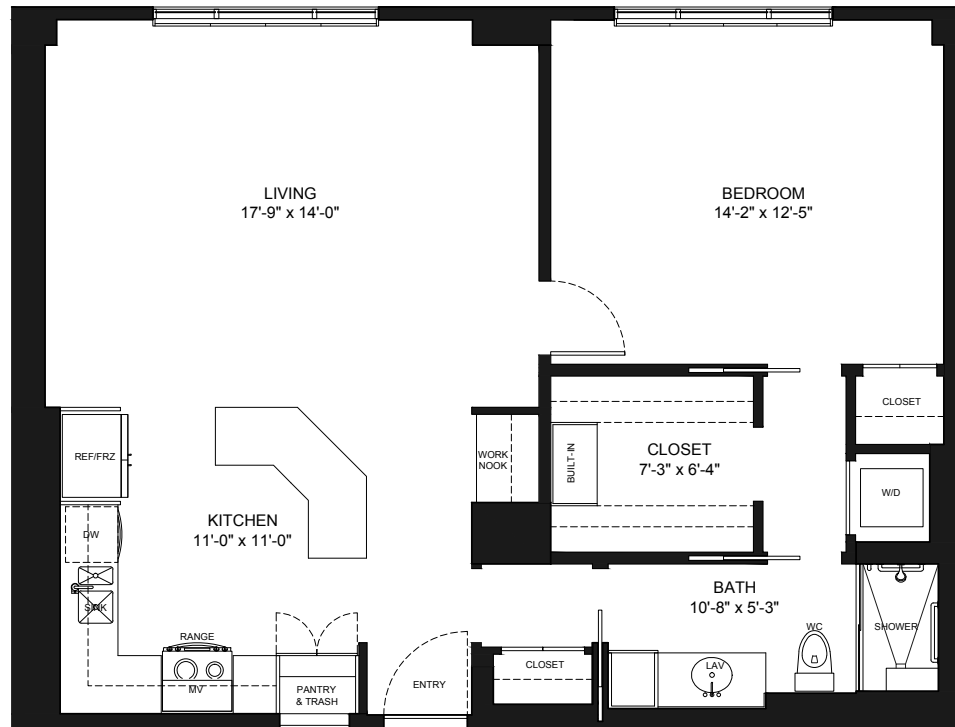

THE PLANO

1BD + 1BA | 800 Sq Ft

4718 Hallmark Dr. | Houston, TX 77056

Final building configuration, amenities, and floor plans may vary from present plans.

To find your dream retirement home,
call **713-624-5576**.
Visit **TheHallmark.org**
to learn more.

THE AMARILLO

1BD + 1.5BA + STUDY | 1,200 Sq Ft

 **THE HALLMARK**
THE HERITAGE

4718 Hallmark Dr. | Houston, TX 77056

Final building configuration, amenities, and floor plans may vary from present plans.

To find your dream retirement home,
call **713-624-5576**.
Visit **TheHallmark.org**
to learn more.

THE FORT WORTH

2BD + 2BA | 1,435 Sq Ft

 **THE HALLMARK**
LEGACY TOWER

4718 Hallmark Dr. | Houston, TX 77056

Final building configuration, amenities, and floor plans may vary from present plans.

To find your dream retirement home,
call **713-624-5576**.
Visit **TheHallmark.org**
to learn more.

THE RIO GRANDE

2BD + 2BA + STUDY | 1,650 Sq Ft

THE SPRING

2BD + 2BA + STUDY | 1,700 Sq Ft

 **THE HALLMARK**
LEGACY TOWER

4718 Hallmark Dr. | Houston, TX 77056

Final building configuration, amenities, and floor plans may vary from present plans.