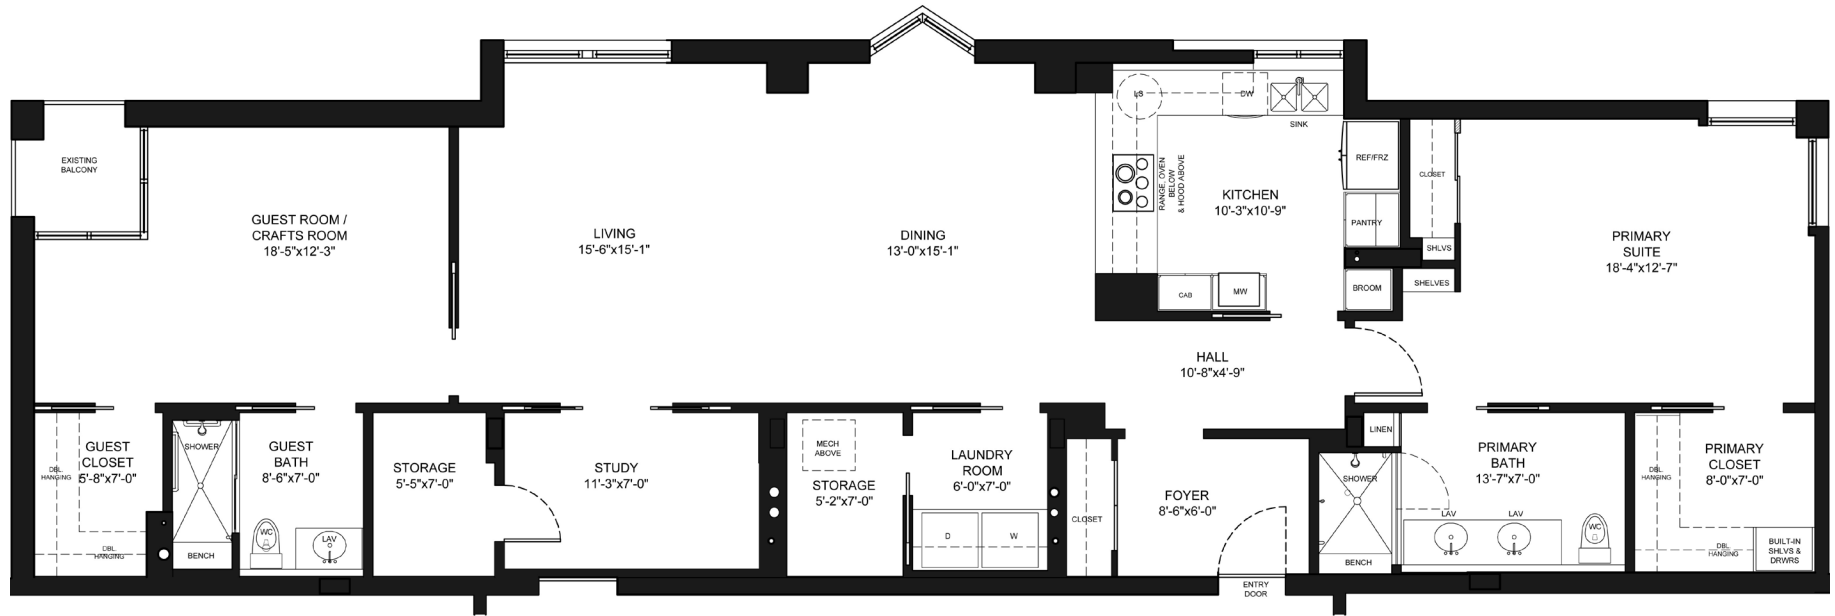

THE EL PASO

2BD + 2BA + STUDY | 1,615 Sq Ft

4718 Hallmark Dr. | Houston, TX 77056

Final building configuration, amenities, and floor plans may vary from present plans.

To find your dream retirement home,
call **713-624-5576**.
Visit **TheHallmark.org**
to learn more.

THE RIO GRANDE

2BD + 2BA + STUDY | 1,650 Sq Ft

THE SPRING

2BD + 2BA + STUDY | 1,700 Sq Ft

 **THE HALLMARK**
LEGACY TOWER

4718 Hallmark Dr. | Houston, TX 77056

Final building configuration, amenities, and floor plans may vary from present plans.