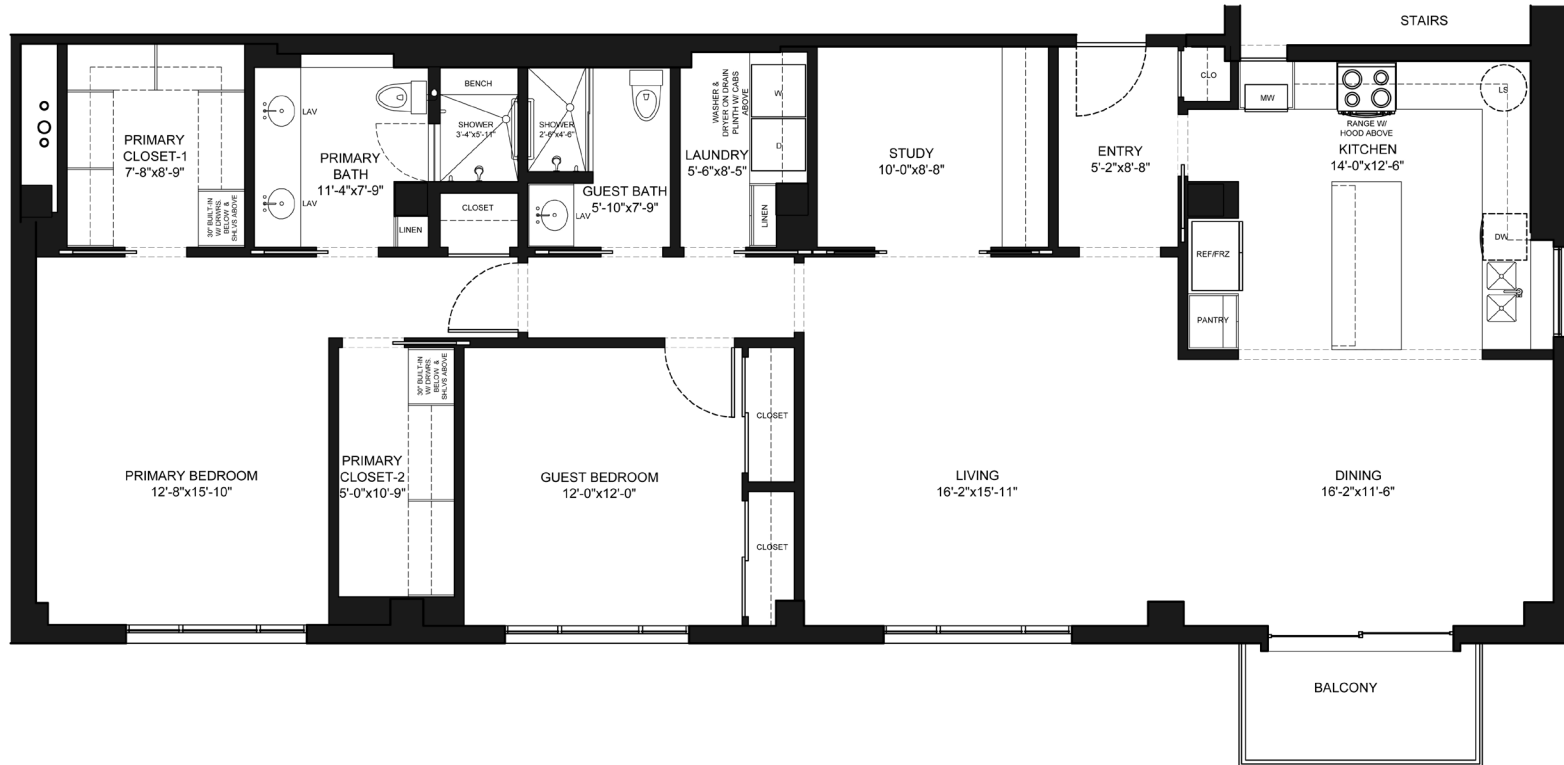

THE FORT WORTH

2BD + 2BA | 1,435 Sq Ft

 **THE HALLMARK**
LEGACY TOWER

4718 Hallmark Dr. | Houston, TX 77056

Final building configuration, amenities, and floor plans may vary from present plans.

To find your dream retirement home,
call **713-624-5576**.
Visit **TheHallmark.org**
to learn more.

THE GALVESTON

2BD + 2BA + STUDY | 1,500 Sq Ft

4718 Hallmark Dr. | Houston, TX 77056

Final building configuration, amenities, and floor plans may vary from present plans.

To find your dream retirement home,
call **713-624-5576**.
Visit **TheHallmark.org**
to learn more.

THE RIO GRANDE

2BD + 2BA + STUDY | 1,650 Sq Ft

THE SPRING

2BD + 2BA + STUDY | 1,700 Sq Ft

 **THE HALLMARK**
LEGACY TOWER

4718 Hallmark Dr. | Houston, TX 77056

Final building configuration, amenities, and floor plans may vary from present plans.