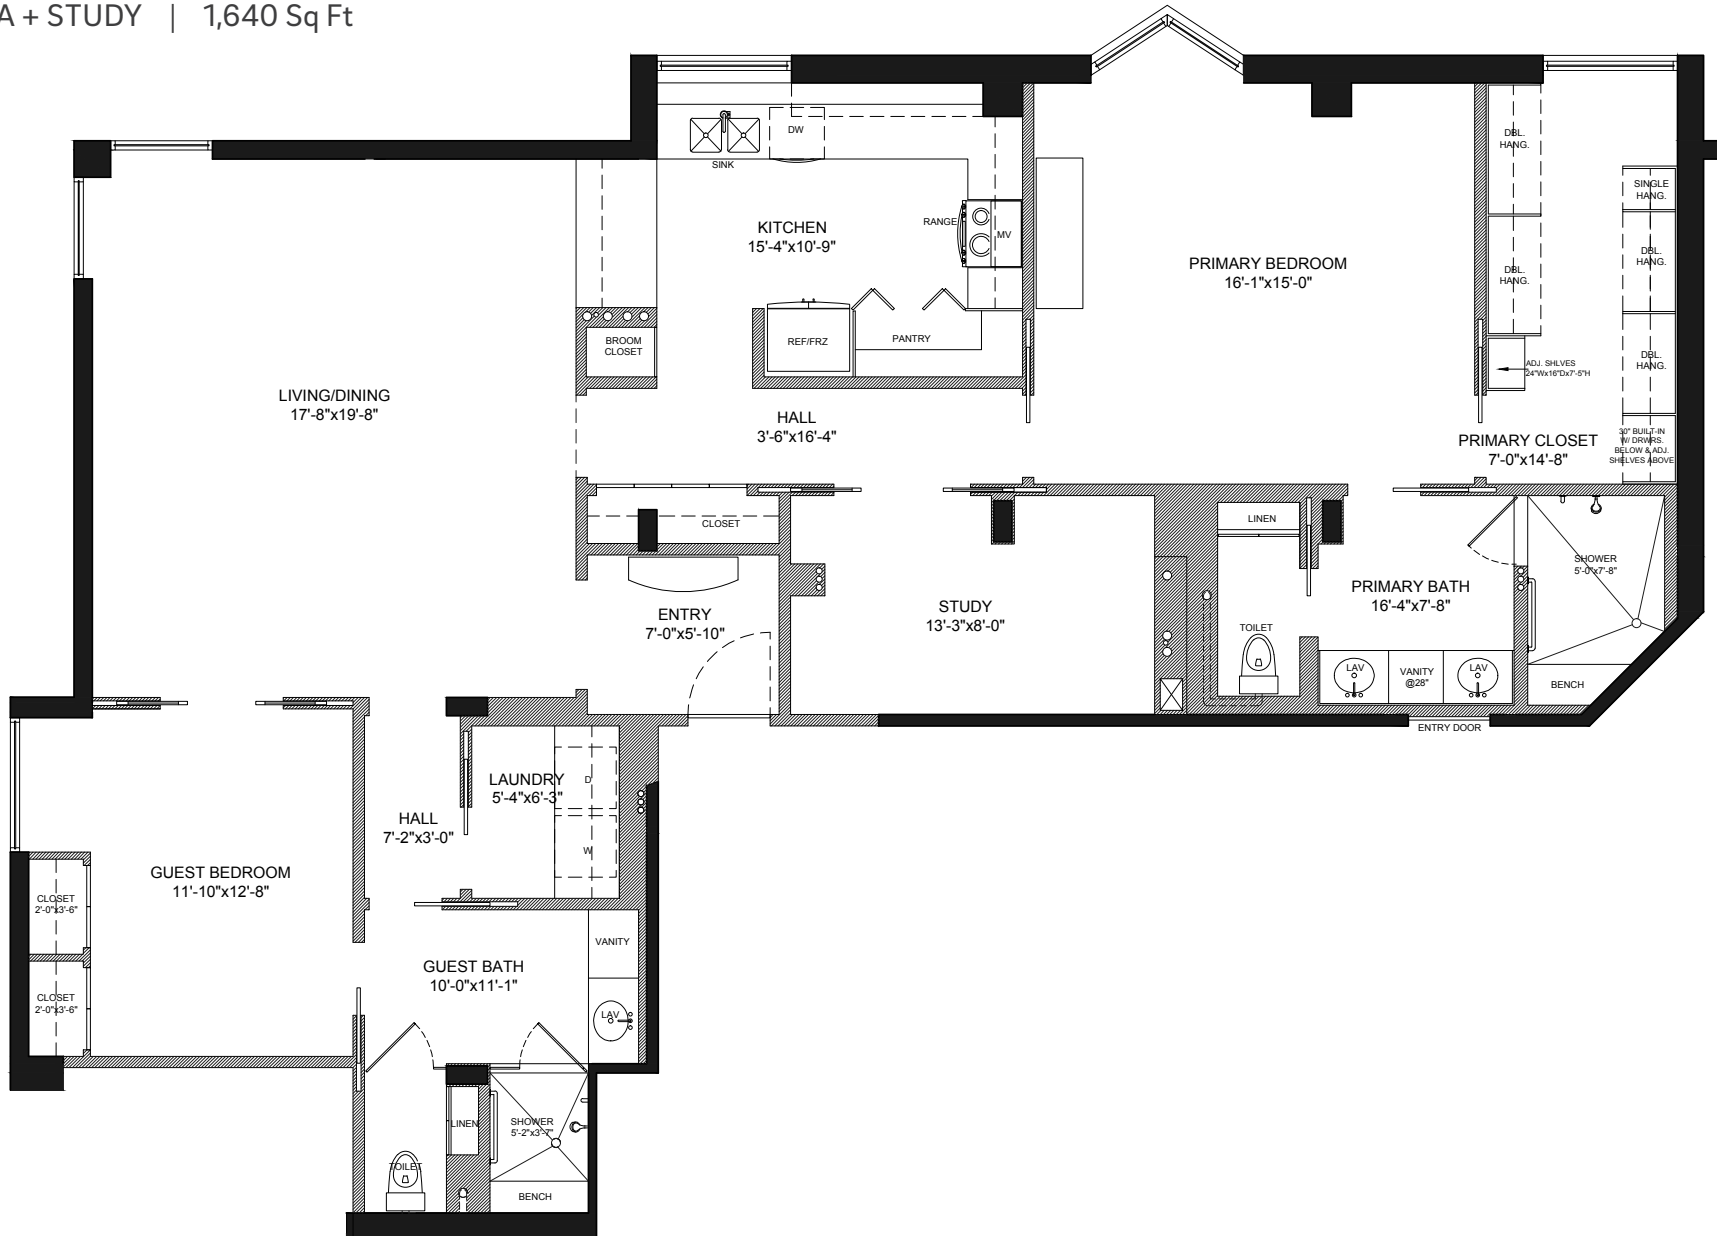

THE SPRING

2BD + 2BA + STUDY | 1,640 Sq Ft

4718 Hallmark Dr. | Houston, TX 77056

Final building configuration, amenities, and floor plans may vary from present plans.

To find your dream retirement home,
call **713-624-5576**.
Visit **TheHallmark.org**
to learn more.