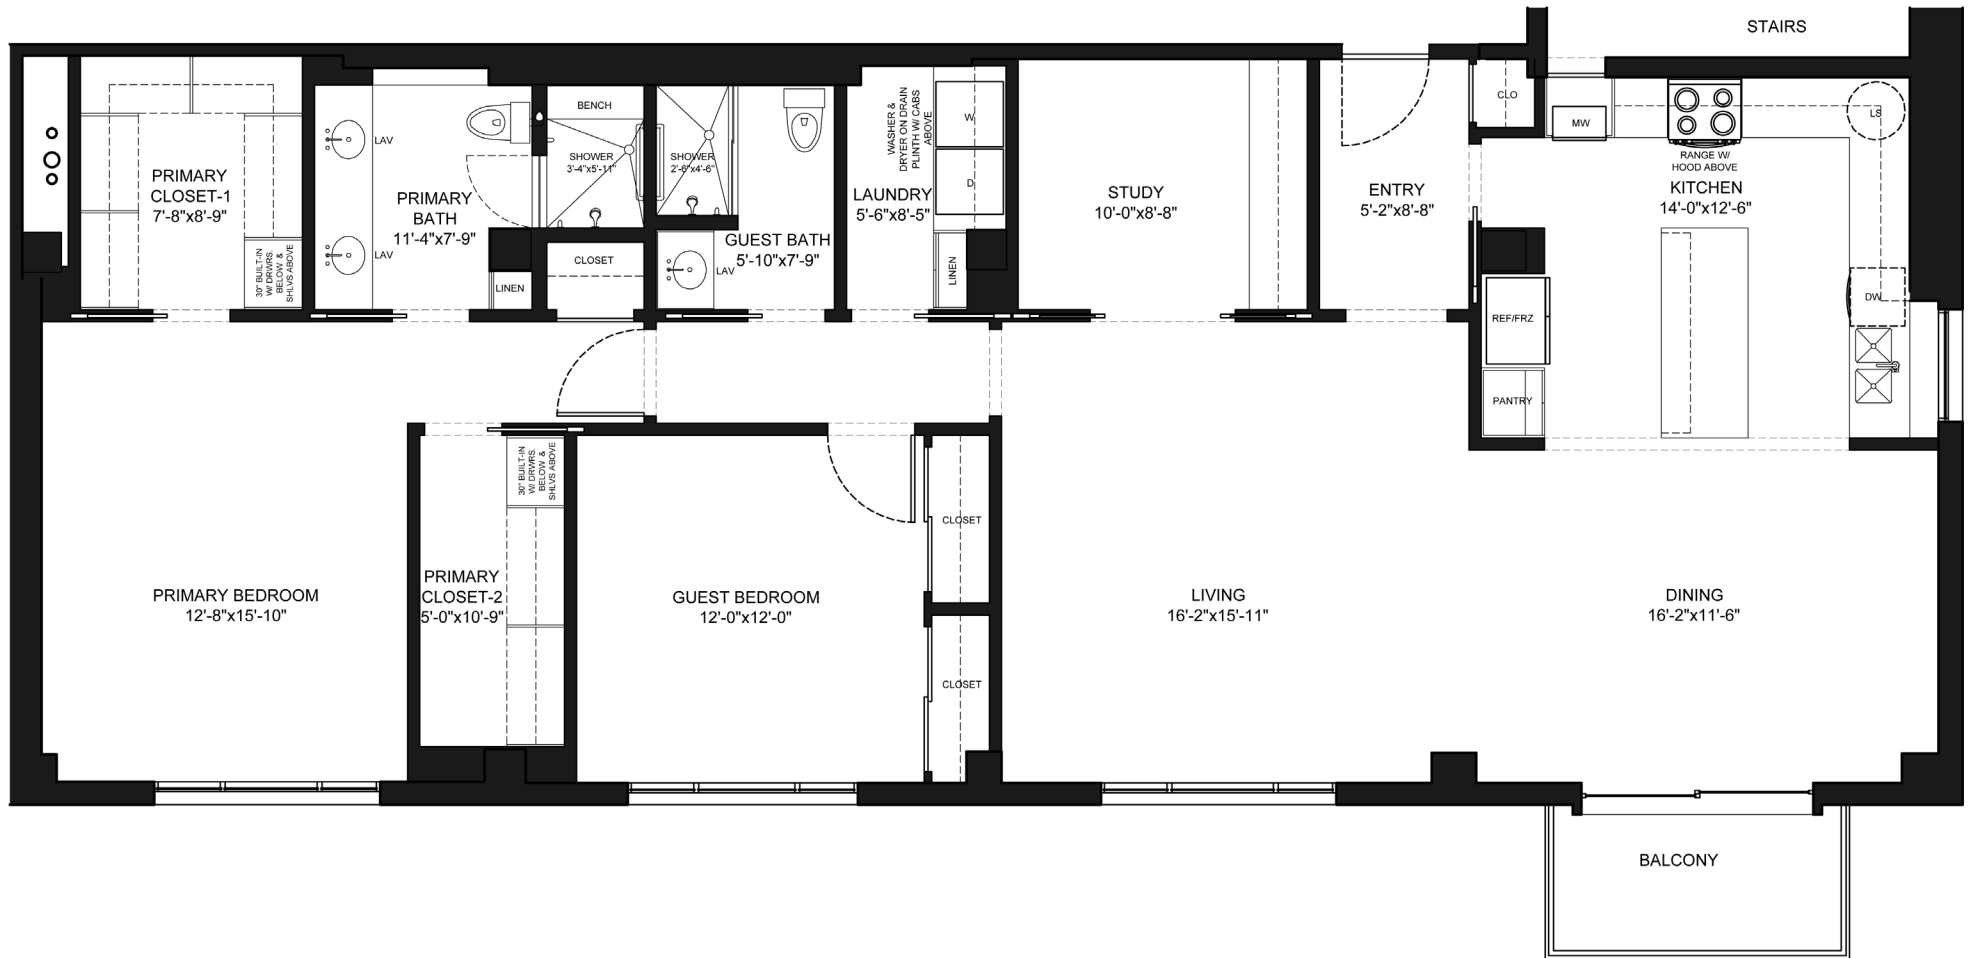

# THE FORT WORTH

2BD + 2BA | 1,435 Sq Ft

 **THE HALLMARK**  
LEGACY TOWER

4718 Hallmark Dr. | Houston, TX 77056

Final building configuration, amenities, and floor plans may vary from present plans.

To find your dream retirement home,  
call **713-624-5576**.  
Visit **TheHallmark.org**  
to learn more.

# THE GALVESTON

2BD + 2BA + STUDY | 1,500 Sq Ft

4718 Hallmark Dr. | Houston, TX 77056

Final building configuration, amenities, and floor plans may vary from present plans.

To find your dream retirement home, call 713-624-5576. Visit [TheHallmark.org](http://TheHallmark.org) to learn more.