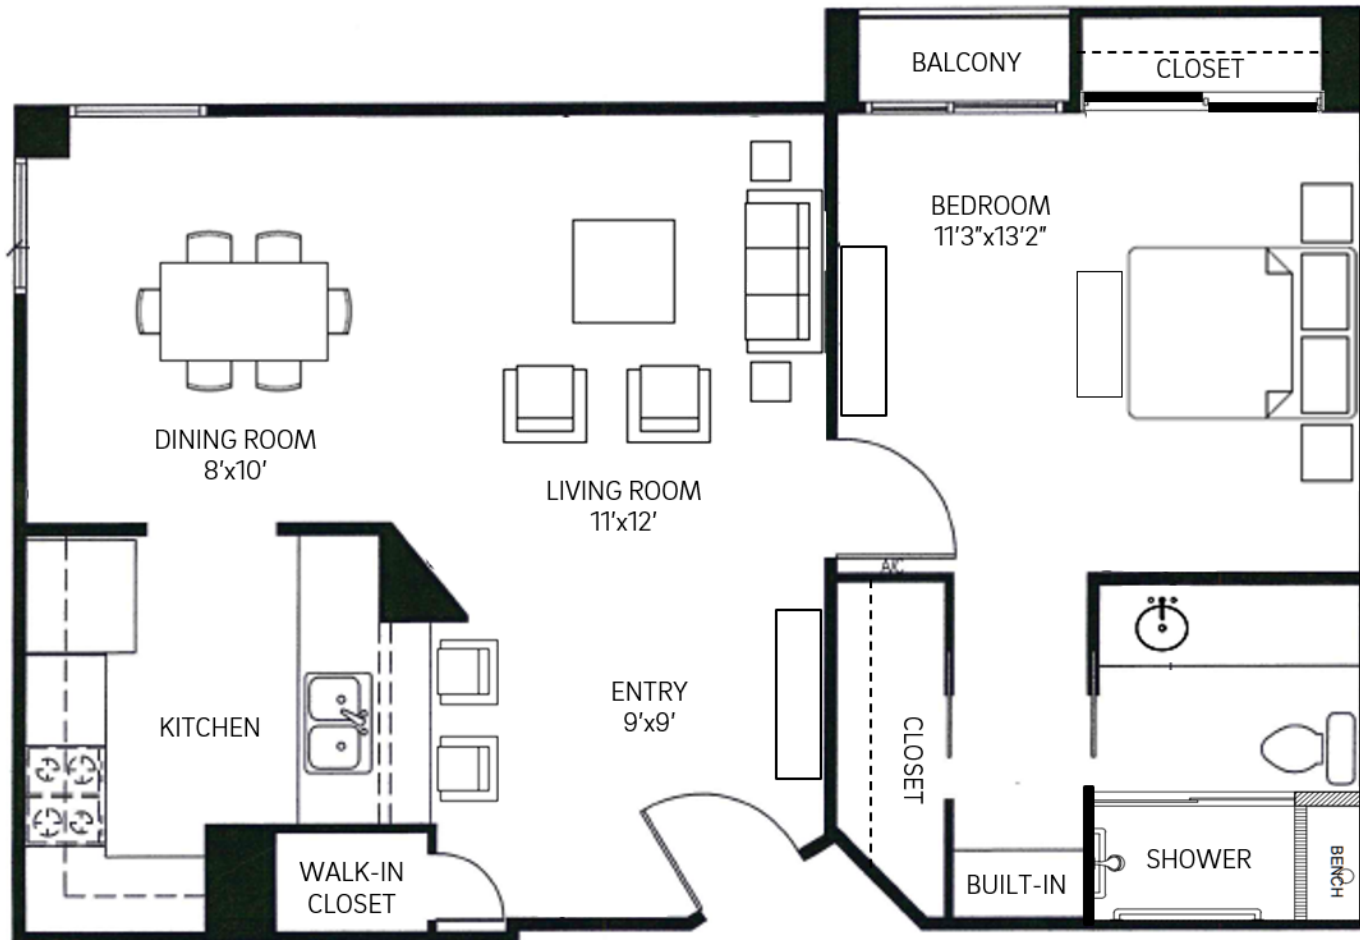

# THE GALVESTON

2BD + 2BA + STUDY | 1,500 Sq Ft

4718 Hallmark Dr. | Houston, TX 77056

Final building configuration, amenities, and floor plans may vary from present plans.

To find your dream retirement home, call 713-624-5576. Visit [TheHallmark.org](http://TheHallmark.org) to learn more.

# THE BEDFORD

1BD + 1BA | 720 Sq Ft

4718 Hallmark Dr. | Houston, TX 77056

Final building configuration, amenities, and floor plans may vary from present plans.

To find your dream retirement home,  
call **713-624-5576**.  
Visit **TheHallmark.org**  
to learn more.