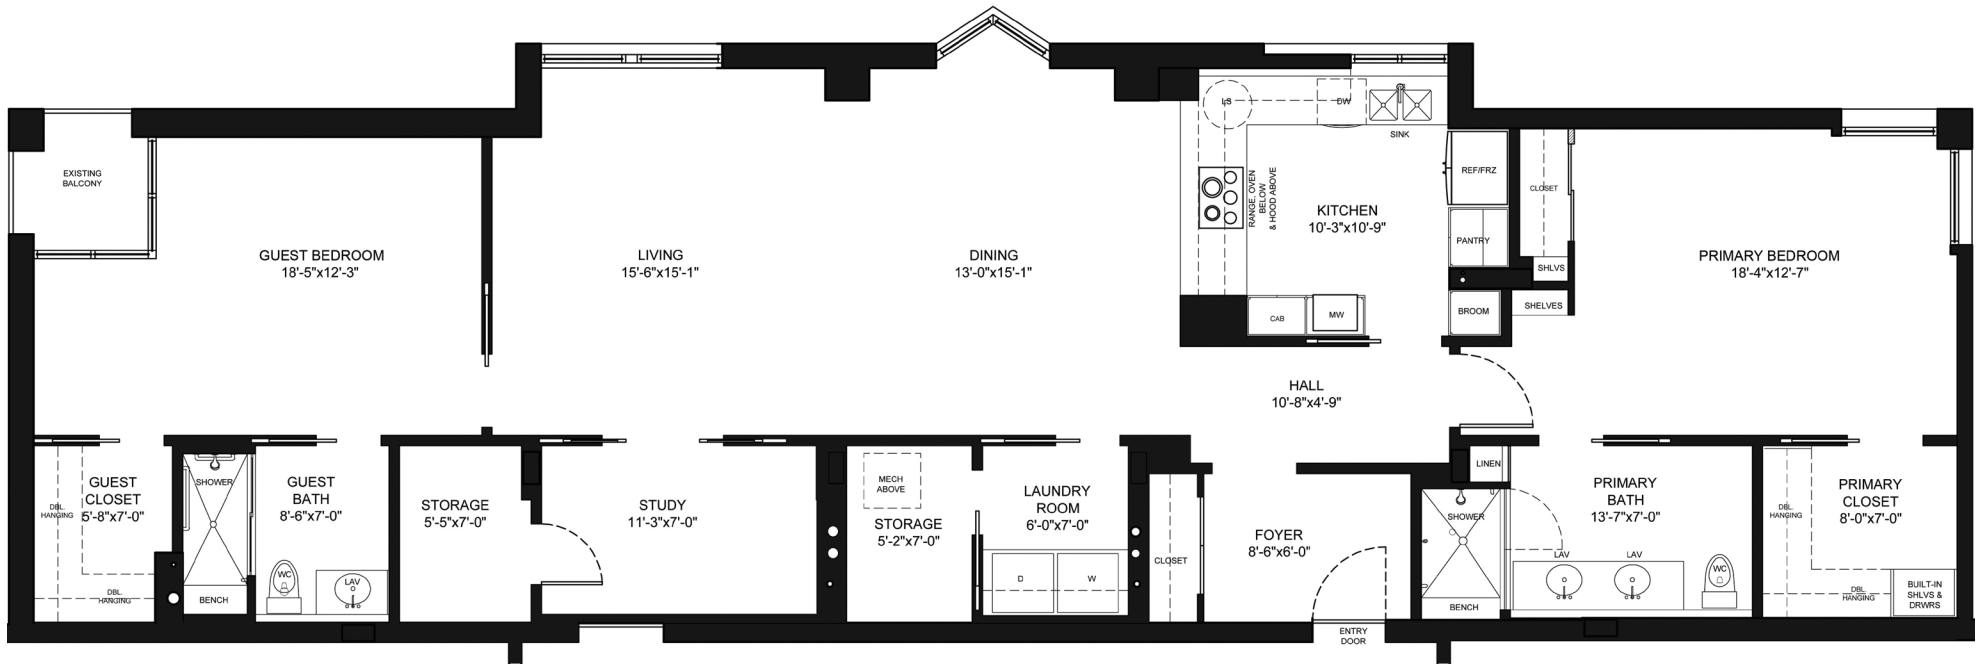

# THE BEDFORD

1BD + 1BA | 720 Sq Ft

4718 Hallmark Dr. | Houston, TX 77056

Final building configuration, amenities, and floor plans may vary from present plans.

To find your dream retirement home,  
call **713-624-5576**.  
Visit **TheHallmark.org**  
to learn more.

# THE RIO GRANDE

2BD + 2BA + STUDY | 1,650 Sq Ft

4718 Hallmark Dr. | Houston, TX 77056

Final building configuration, amenities, and floor plans may vary from present plans.

To find your dream retirement home,  
call **713-624-5576**.  
Visit **TheHallmark.org**  
to learn more.