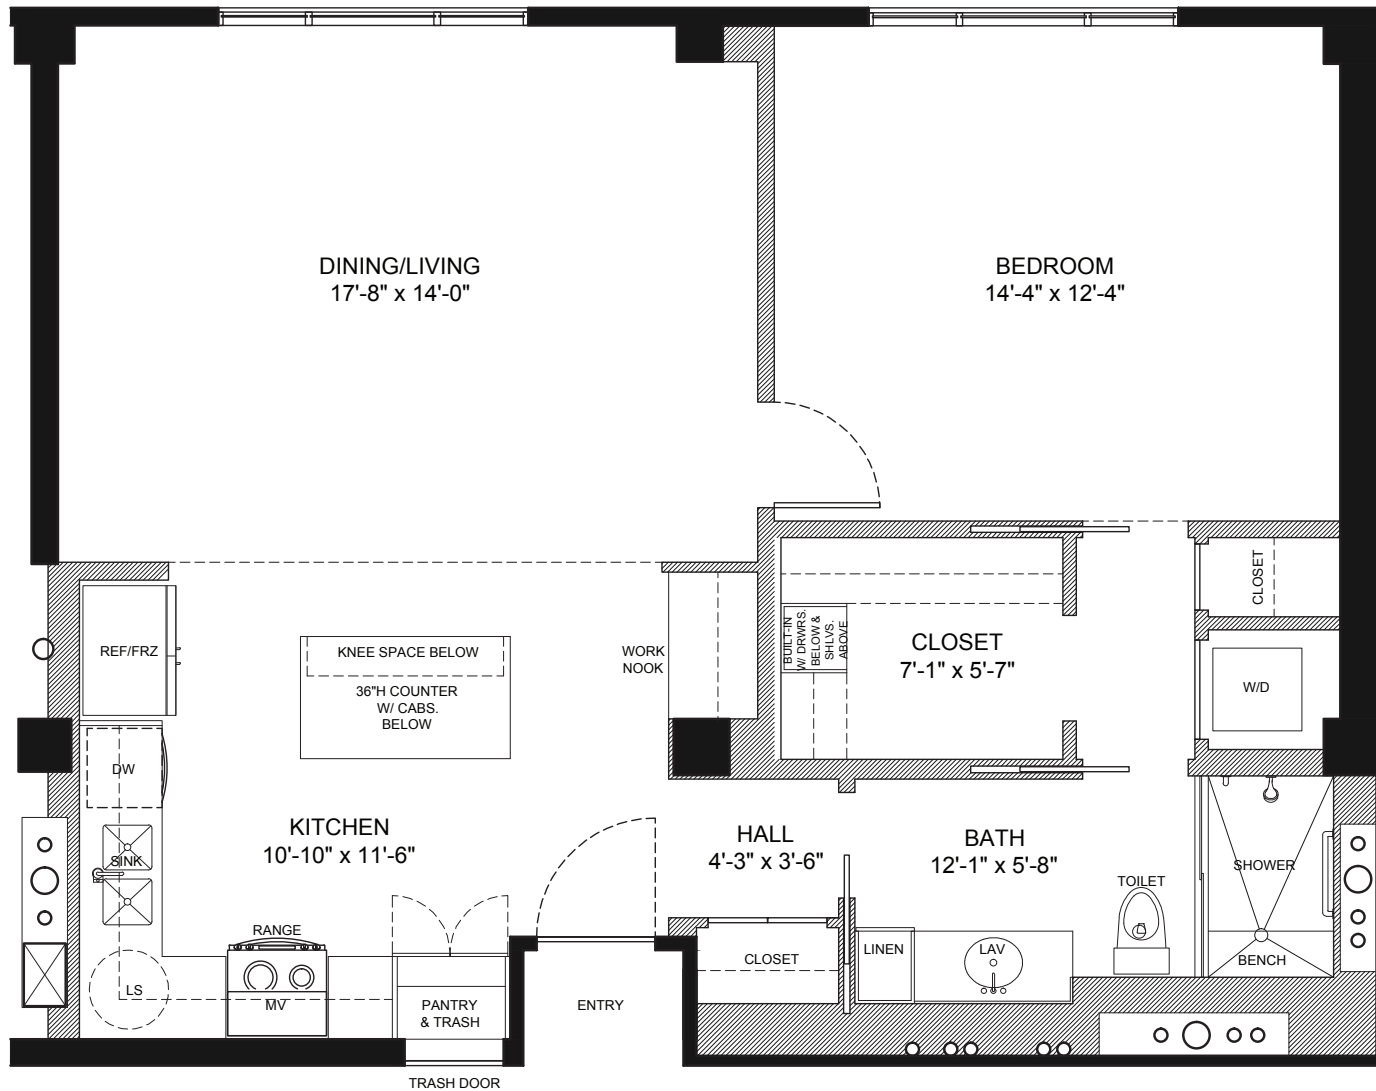

# THE PLANO

1BD + 1BA | 800 Sq Ft

4718 Hallmark Dr. | Houston, TX 77056

Final building configuration, amenities, and floor plans may vary from present plans.

To find your dream retirement home,  
call **713-624-5576**.  
Visit **TheHallmark.org**  
to learn more.

# THE AMARILLO

1BD + 1.5BA + STUDY | 1,200 Sq Ft

4718 Hallmark Dr. | Houston, TX 77056

Final building configuration, amenities, and floor plans may vary from present plans.

To find your dream retirement home, call 713-624-5576. Visit [TheHallmark.org](http://TheHallmark.org) to learn more.

# THE FORT WORTH

2BD + 2BA | 1,435 Sq Ft

 **THE HALLMARK**  
LEGACY TOWER

4718 Hallmark Dr. | Houston, TX 77056

Final building configuration, amenities, and floor plans may vary from present plans.

To find your dream retirement home,  
call **713-624-5576**.  
Visit **TheHallmark.org**  
to learn more.