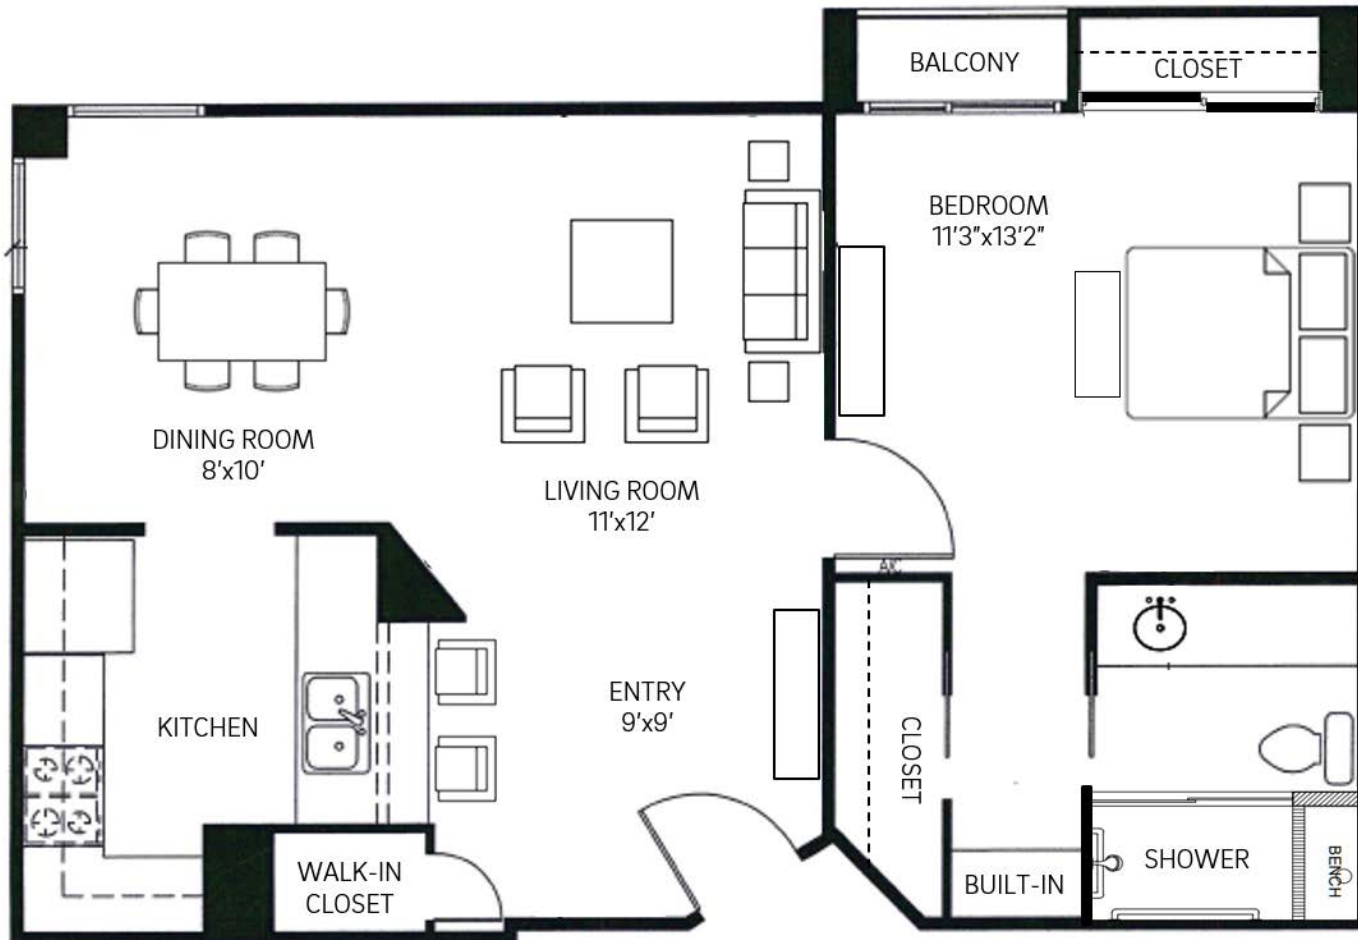

THE BEDFORD

1BD + 1BA | 720 Sq Ft

4718 Hallmark Dr. | Houston, TX 77056

Final building configuration, amenities, and floor plans may vary from present plans.

To find your dream retirement home,
call **713-624-5576**.
Visit **TheHallmark.org**
to learn more.