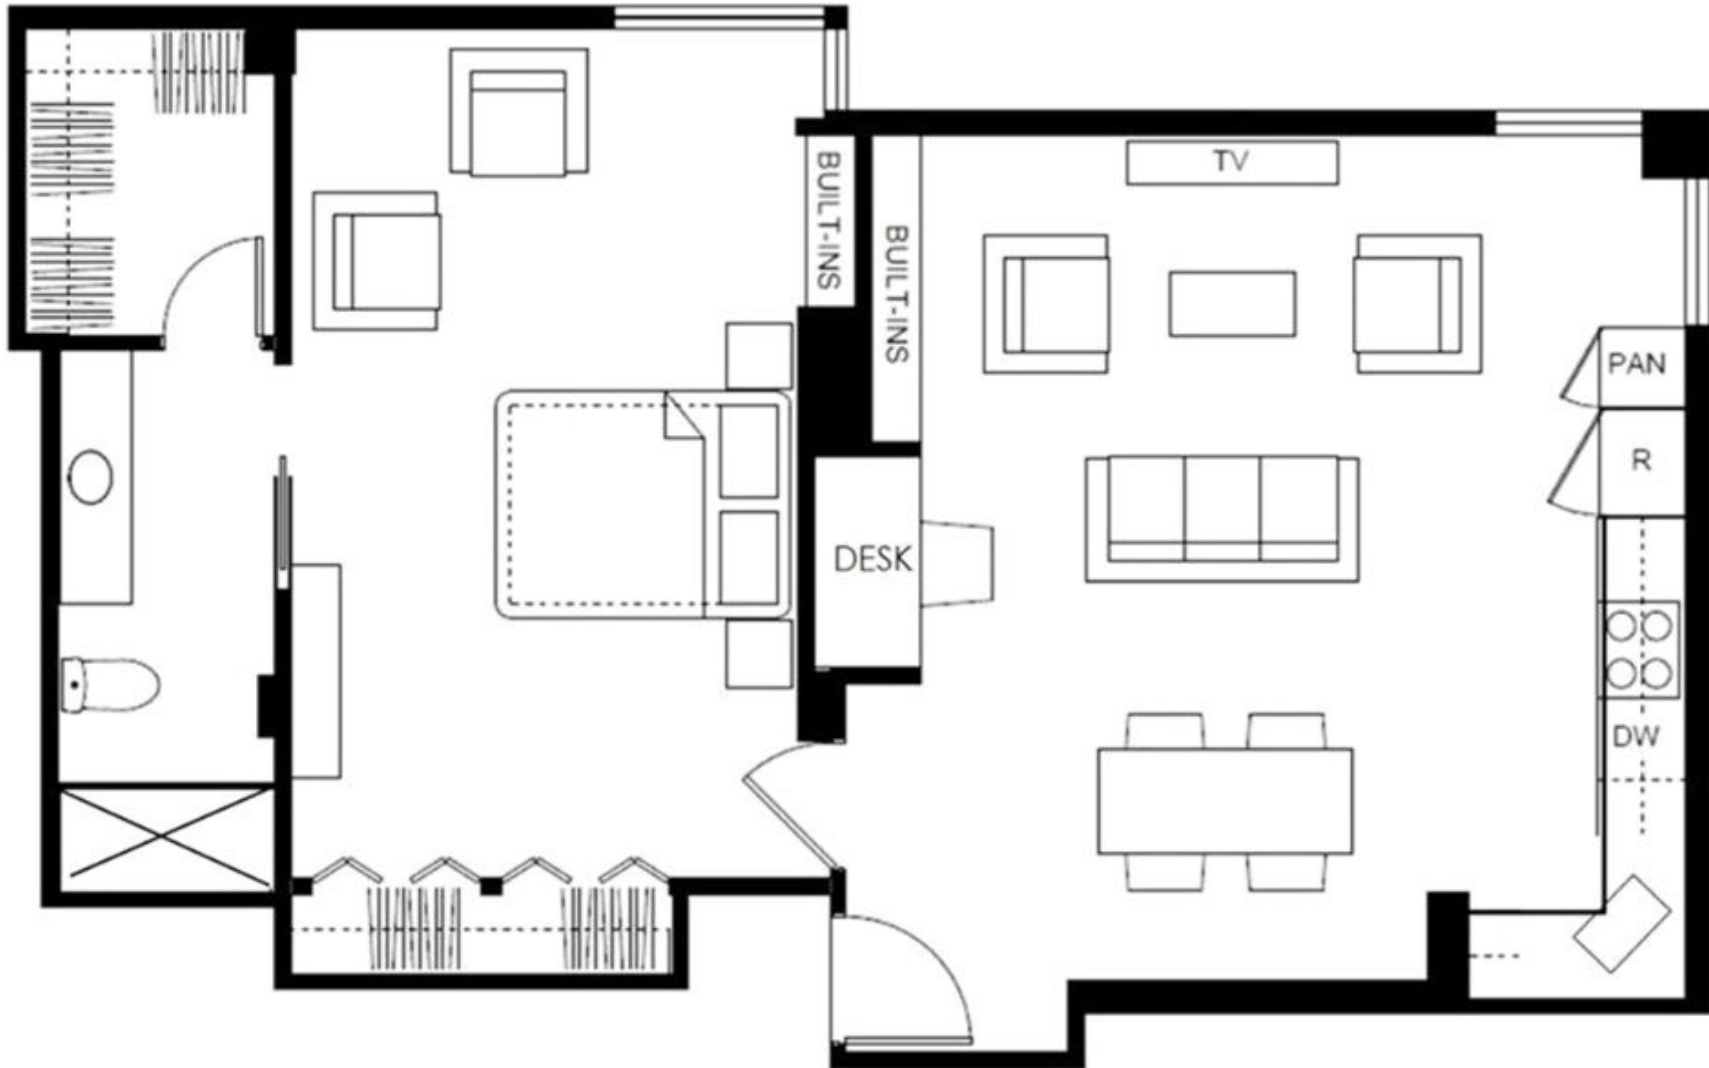

THE CONROE

1BD + 1BA | 835 Sq Ft

4718 Hallmark Dr. | Houston, TX 77056

Final building configuration, amenities, and floor plans may vary from present plans.

To find your dream retirement home,
call **713-624-5576**.
Visit **TheHallmark.org**
to learn more.