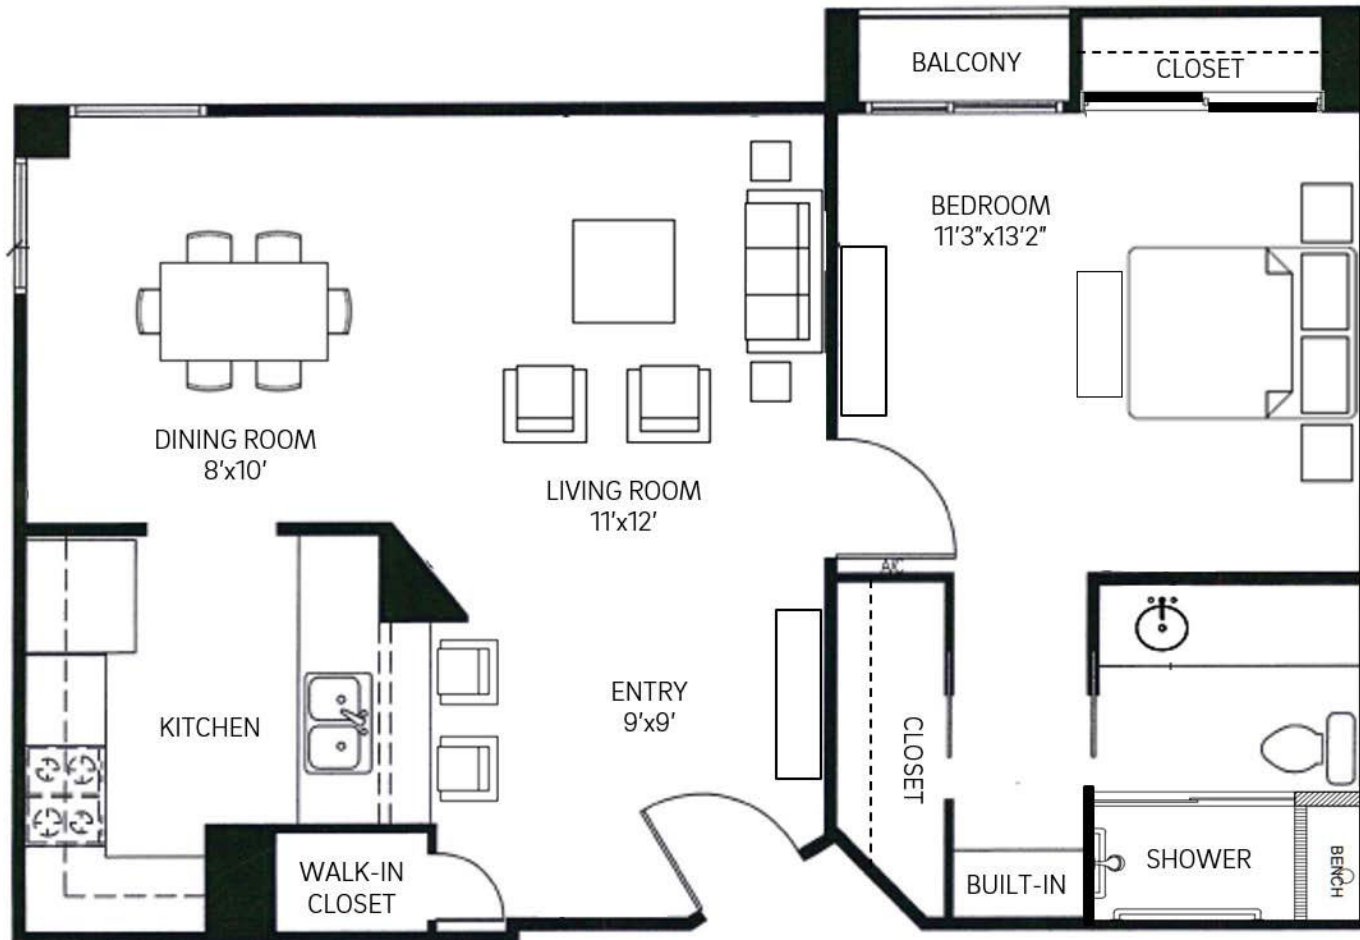

THE BEDFORD

1BD + 1BA | 720 Sq Ft

4718 Hallmark Dr. | Houston, TX 77056

Final building configuration, amenities, and floor plans may vary from present plans.

To find your dream retirement home,
call **713-624-5576**.
Visit **TheHallmark.org**
to learn more.