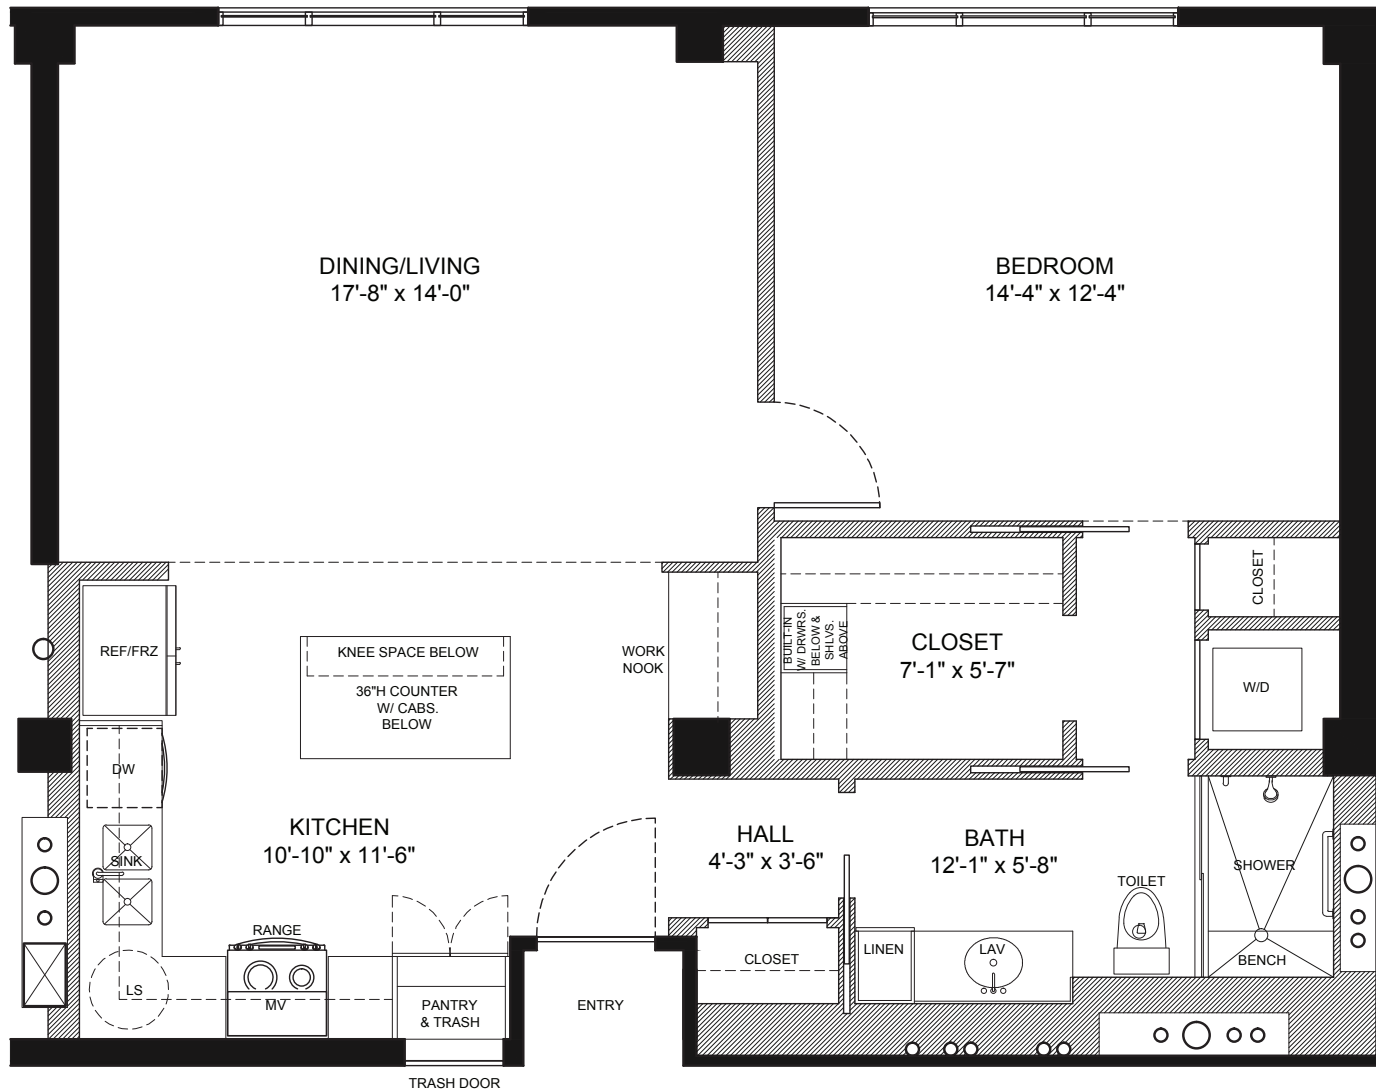

THE PLANO

1BD + 1BA | 800 Sq Ft

4718 Hallmark Dr. | Houston, TX 77056

Final building configuration, amenities, and floor plans may vary from present plans.

To find your dream retirement home, call 713-624-5576. Visit TheHallmark.org to learn more.