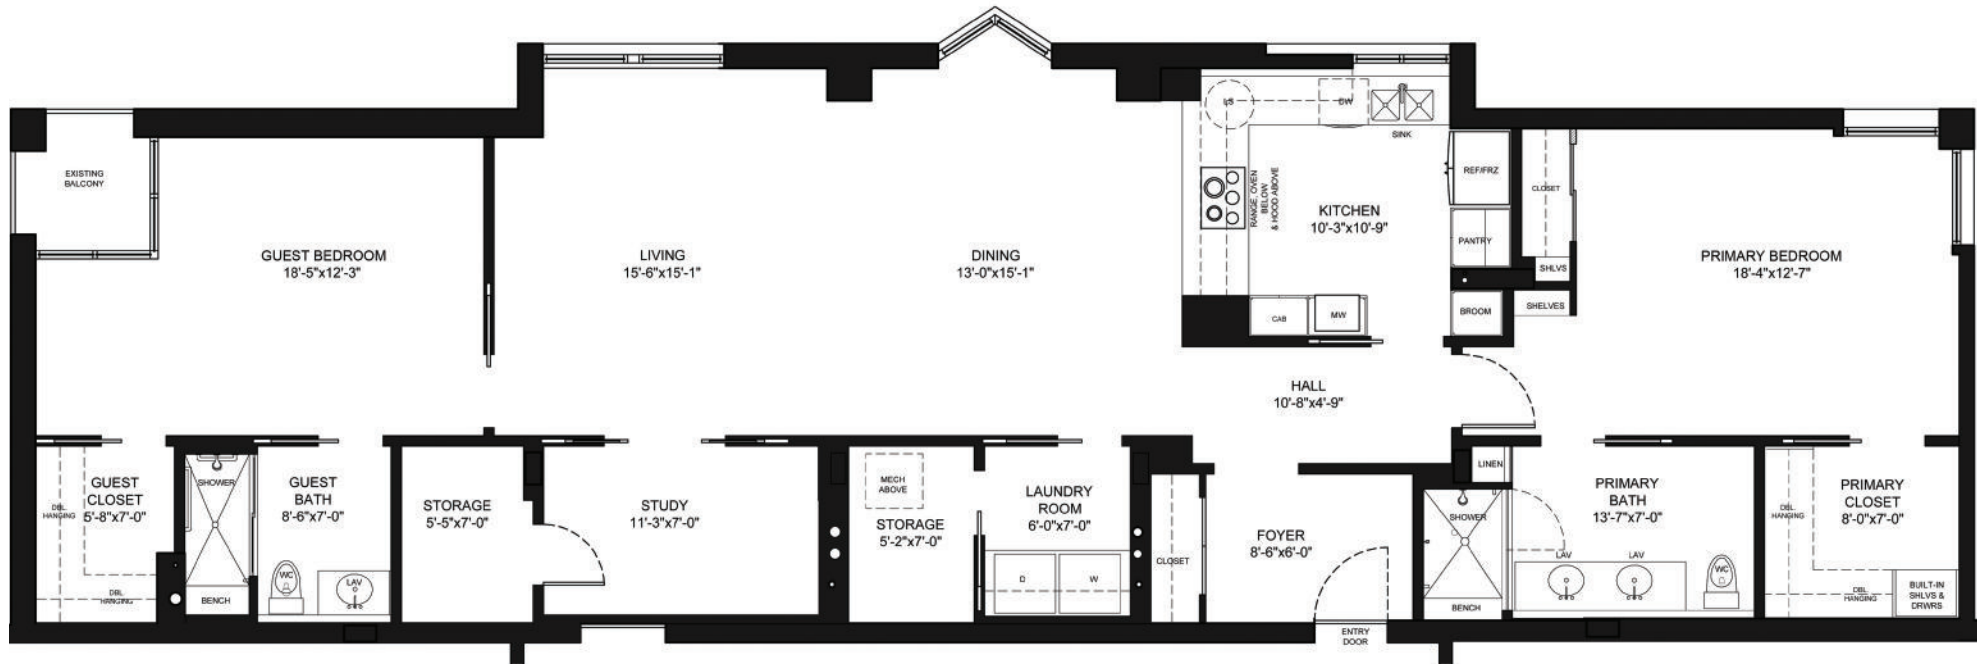

# THE RIO GRANDE

2BD + 2BA + STUDY | 1,650 Sq Ft

 **THE HALLMARK**  
LEGACY TOWER

4718 Hallmark Dr. | Houston, TX 77056

Final building configuration, amenities, and floor plans may vary from present plans.